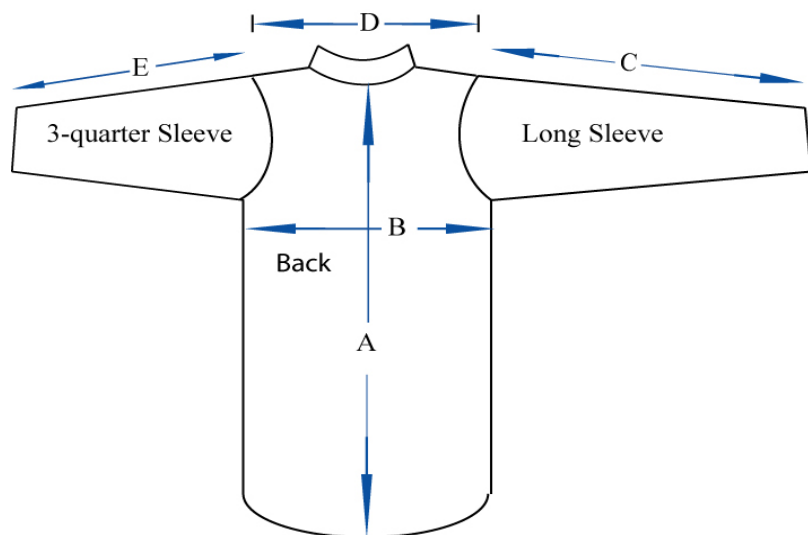

Mens D and J series Polo Size Specifications.									
	Size	XS	S	M	L	XL	XXL	3XL	4XL
	Chest	82	87	92	97	102	107	112	117
Length at Back	A	77.5	79	80.5	82	83.5	85	86.5	88
Width at underarm	B	50.5	53	55.5	58	60.5	63	65.5	68
Sleeve on Long sleeve polo	C	55	56	57	58	59	60	61	62
Shoulder width	D	51	52	53	54	55	56	57	58
Sleeve on 3 quarter sleeve polo	E	40	41	42	43	44	45	46	47
Sleeve cuff 1/2 width		11.5	12.5	13.5	14	15	15.5	16	16.5