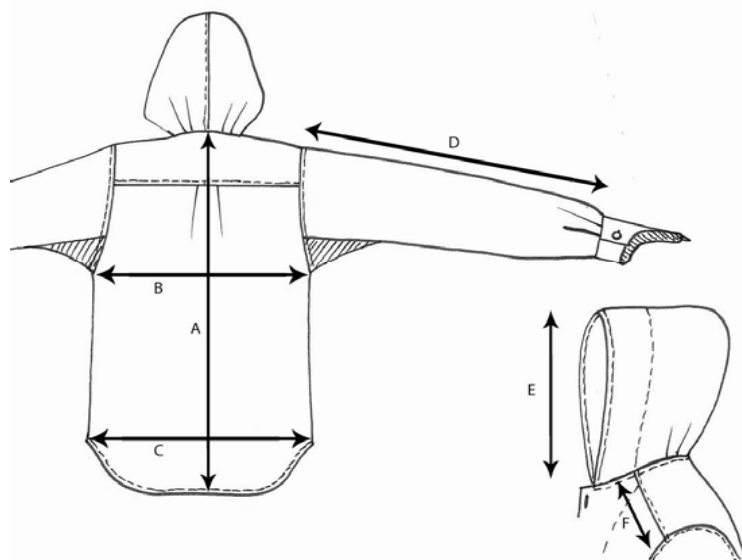

"WATEGO" Collared and "LADY BYRON" Hooded Shirt

		6	8	10	12	14	16	18
		XXS	XS	S	M	L	XL	XXL
A	Center back Length	69.5	70	72	74	76	78	82
B	Across Chest	48	51	53	60	65	70	78
C	Across Hip	48	54	58	64	70	75	78
D	Sleeve - shoulder to cuff	49.5	53	55	57	59	61	57.5
E	Hood	39.5	40	40.5	41	41.5	42	42.5
F	Shoulder	14	15.25	16.5	17.75	19	20.25	21.5